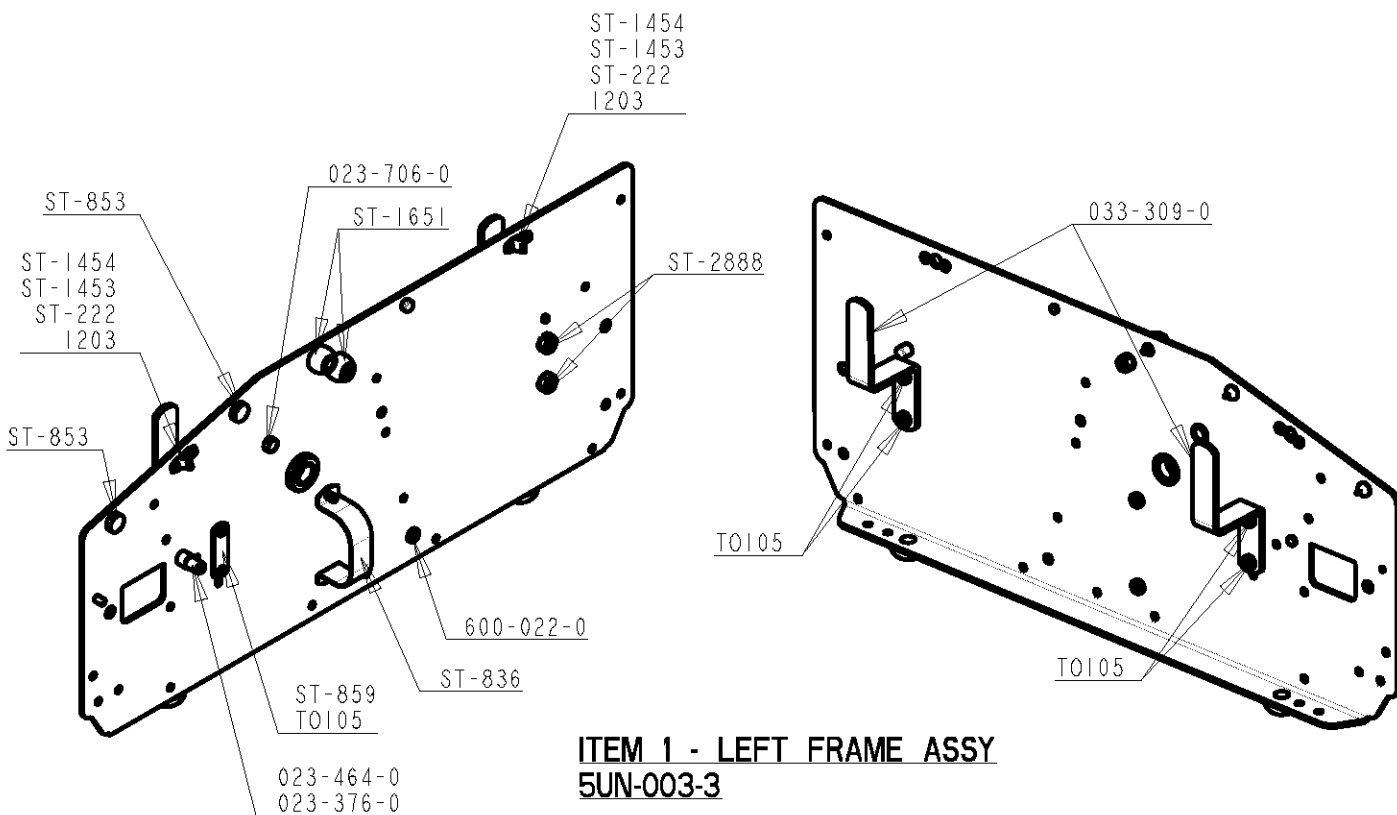

BP754 BP755	115 VAC, INCHES, GUM IN
BP754J BP755J	100 VAC, CM, GUM IN
BP754EXE BP755EXE	230 VAC, CM GUM OUT

REVISED DECEMBER 15, 2005

**BP 755 / 754 ITEM LIST**  
**Better Packages, Inc.®**  
 Shelton, CT 06484