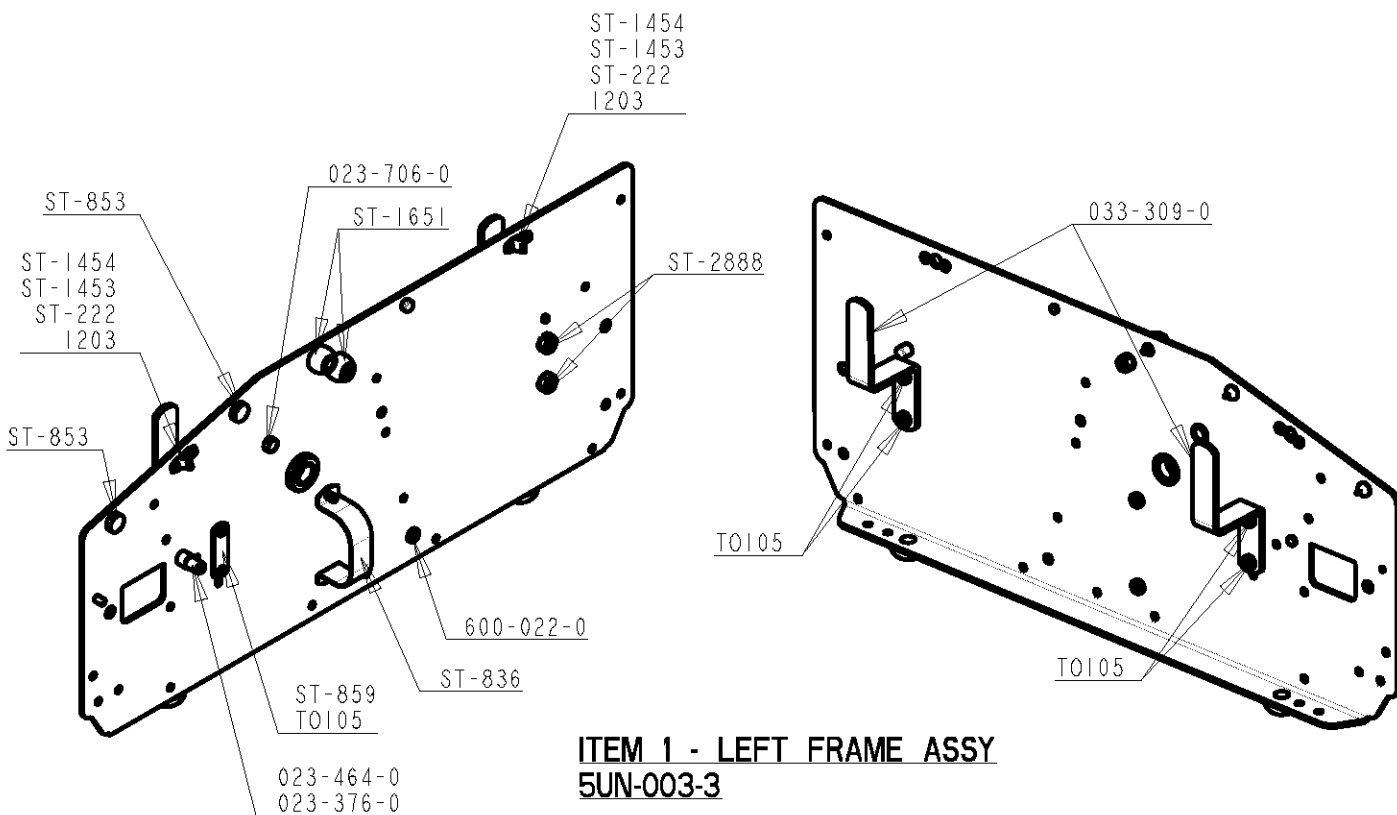

BP754 BP755	115 VAC, INCHES, GUM IN
BP754J BP755J	100 VAC, CM, GUM IN
BP754EXE BP755EXE	230 VAC, CM GUM OUT

REVISED DECEMBER 15, 2005

BP 755 / 754 ITEM LIST
Better Packages, Inc.®
 Shelton, CT 06484

ITEM 1 - LEFT FRAME ASSY
5UN-003-3