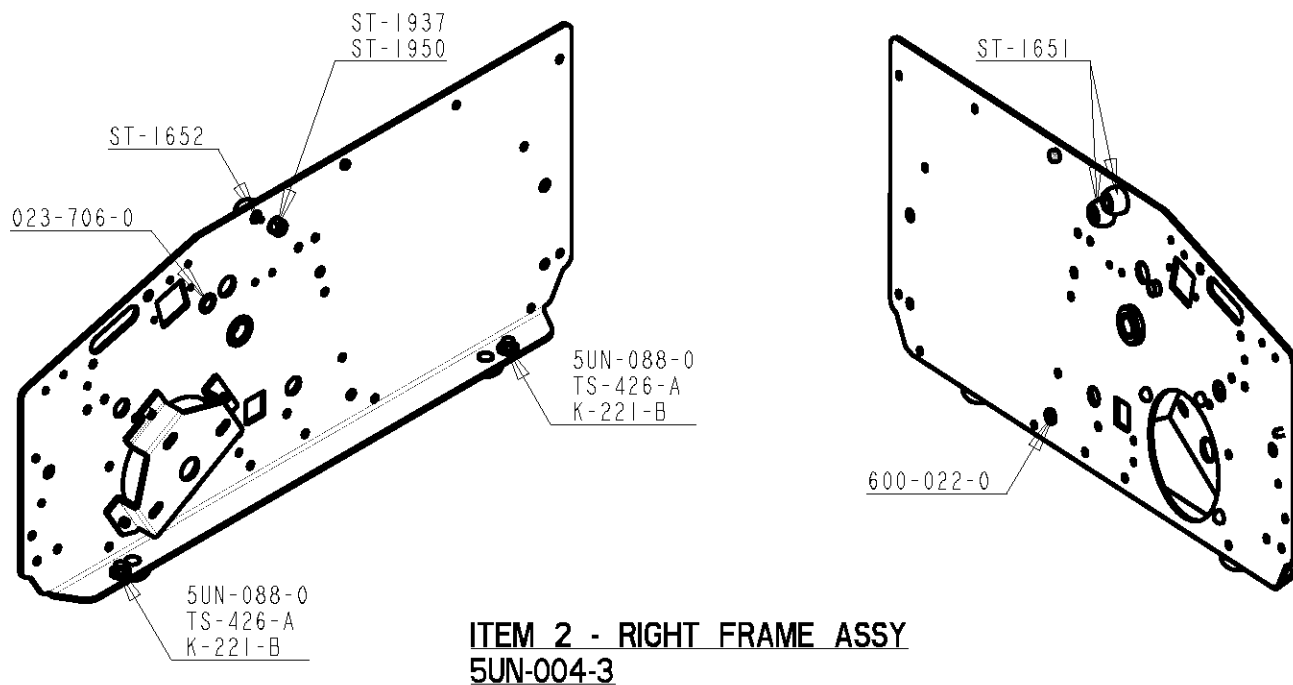

BP754 BP755	115 VAC, INCHES, GUM IN
BP754J BP755J	100 VAC, CM, GUM IN
BP754EXE BP755EXE	230 VAC, CM GUM OUT

REVISED DECEMBER 15, 2005

BP 755 / 754 ITEM LIST
Better Packages, Inc.®
 Shelton, CT 06484

ITEM 1 - LEFT FRAME ASSY
5UN-003-3